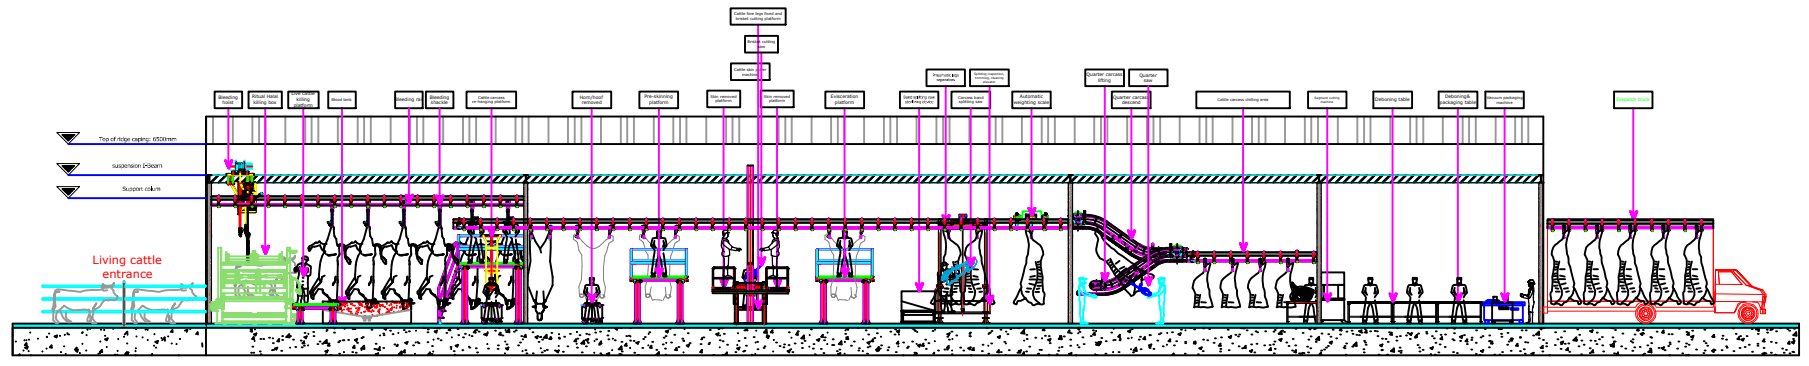

The 40cattle per day abattoir floor layout

The 40cattle per day abattoir elevation layout