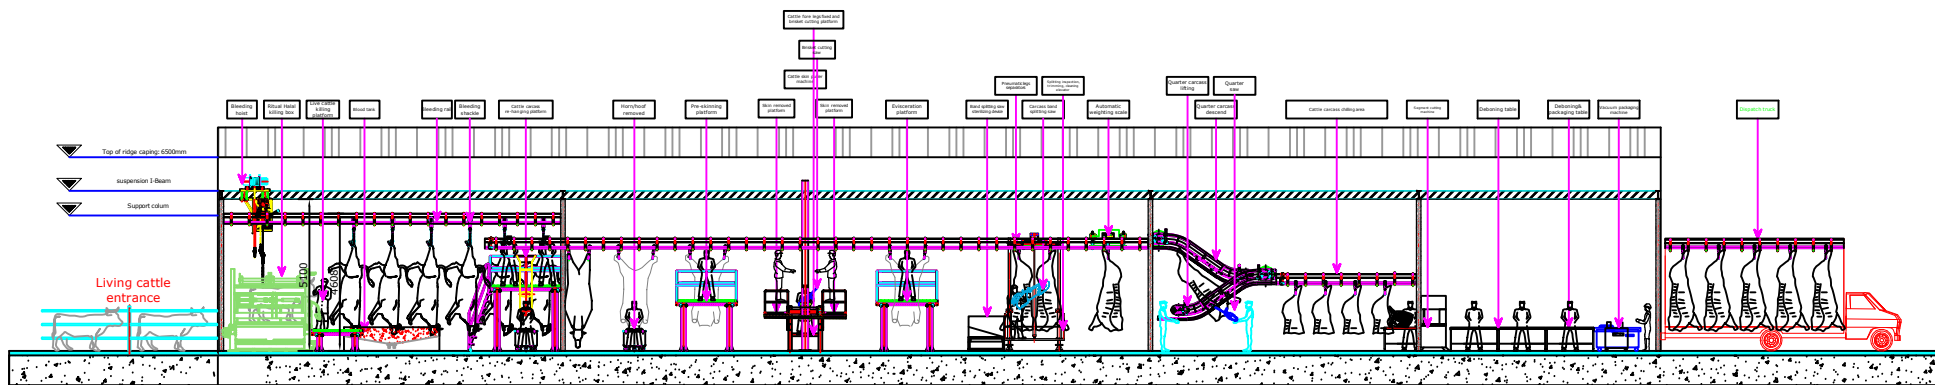

The 40cattle per day abattoir floor layout

The 40cattle per day abattoir elevation layout